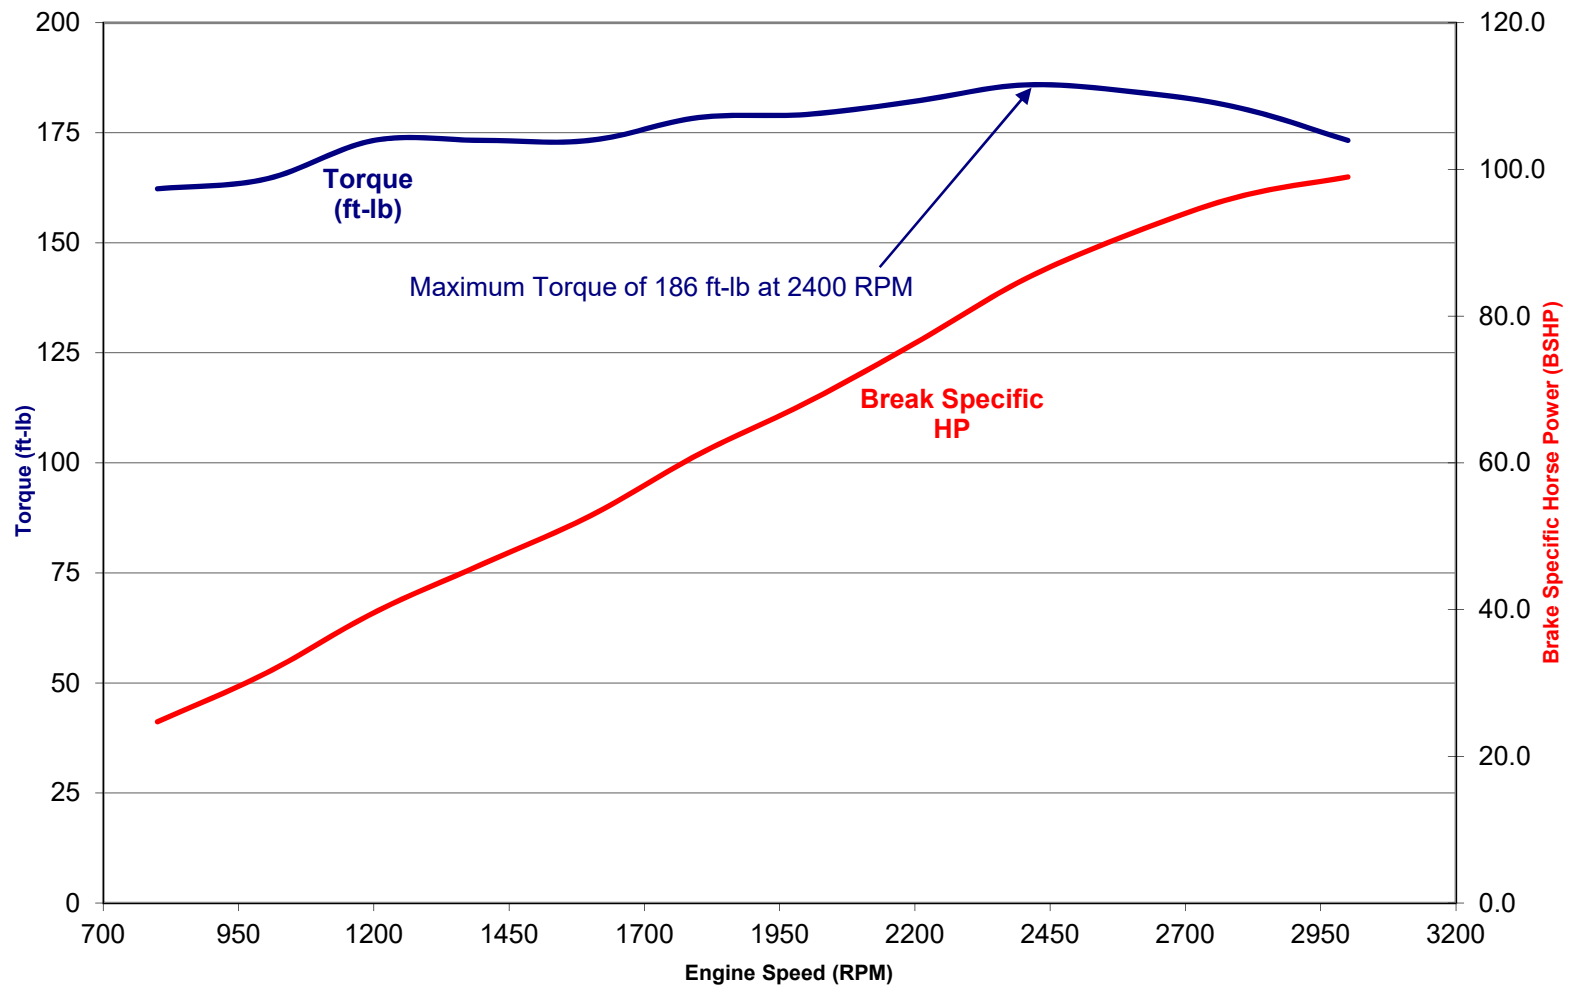

10800 SW Herman Rd.
Tualatin, OR 97062
Ph: 503-692-5012
Fx: 503-692-1098
www.kemequipment.com

KEM 4.3L Gasoline Power Curve

10800 SW Herman Rd.
Tualatin, OR 97062
Ph: 503-692-5012
Fx: 503-692-1098
www.kemequipment.com

4.3L Gasoline		
RPM	Torque (ft-lb)	Brake Specific HP
800	162	24.7
1000	165	31.3
1200	173	39.6
1400	173	46.2
1600	173	52.8
1800	179	61.2
2000	179	68.2
2200	182	76.3
2400	186	85.0
2600	184	91.3
2800	181	96.3
3000	173	99.0