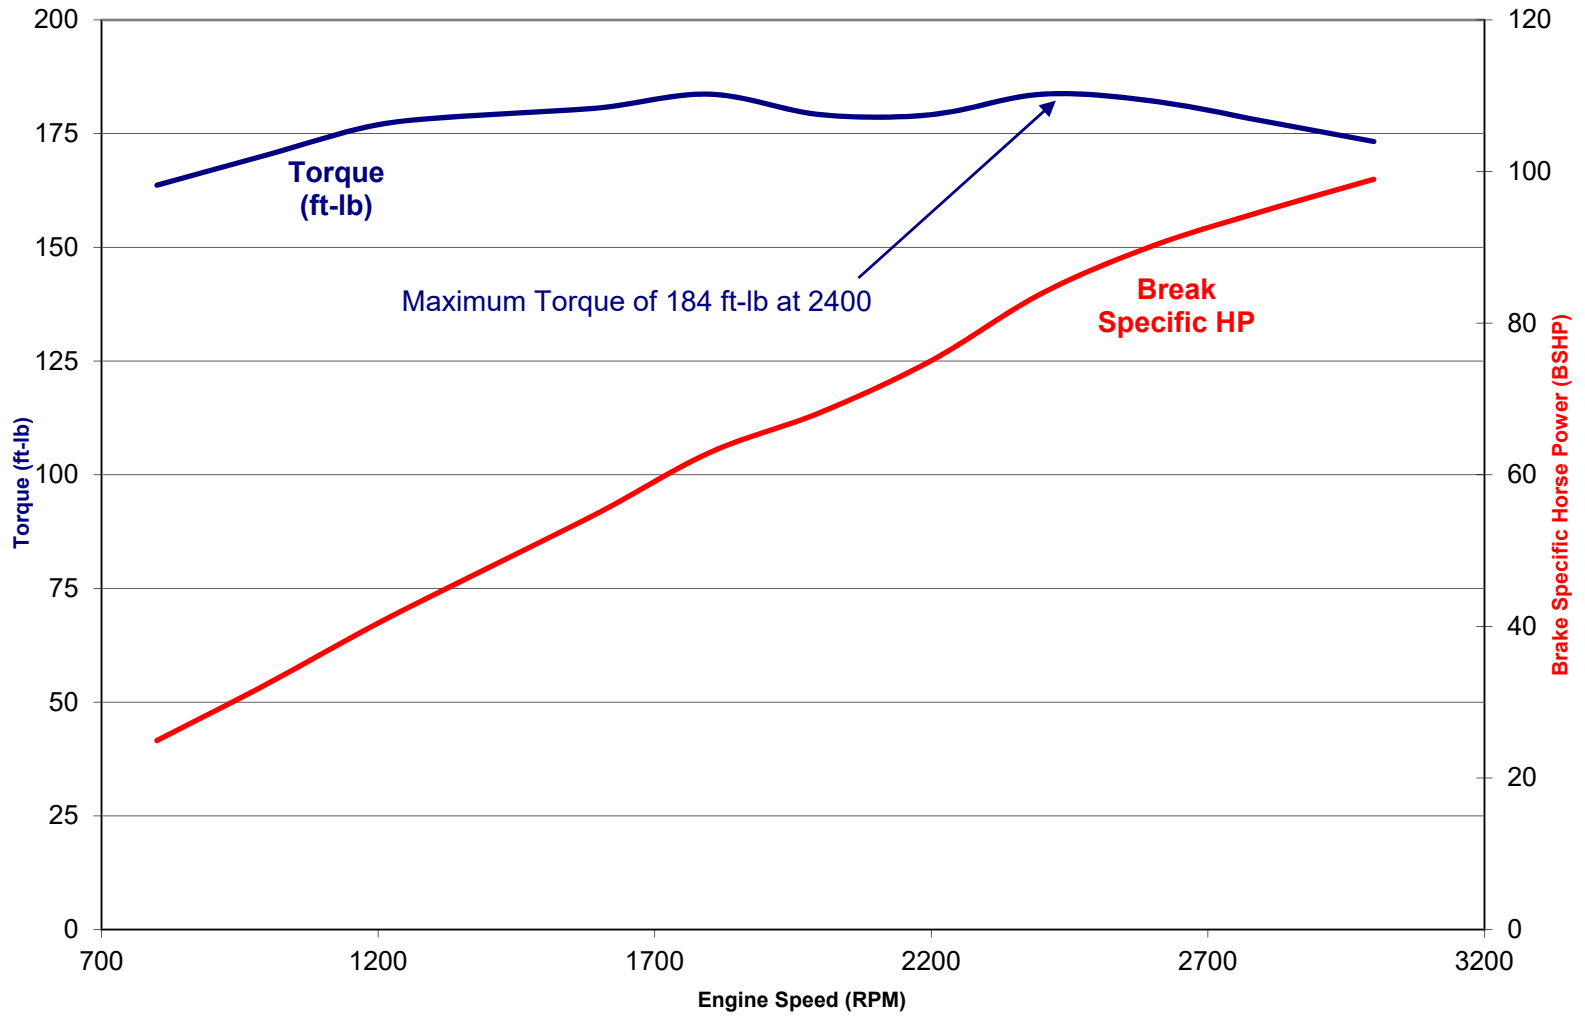

10800 SW Herman Rd.
Tualatin, OR 97062
Ph: 503-692-5012
Fx: 503-692-1098
www.kemequipment.com

KEM Mobile 4.3L LPG Power Curve

10800 SW Herman Rd.
Tualatin, OR 97062
Ph: 503-692-5012
Fx: 503-692-1098
www.kemequipment.com

KEM 4.3L LPG Power data		
RPM	Torque (ft-lb)	Brake Specific HP
800	164	24.9
1000	170	32.4
1200	177	40.4
1400	179	47.8
1600	181	55.0
1800	184	63.0
2000	179	68.2
2200	179	75.1
2400	184	83.9
2600	182	90.2
2800	178	94.8
3000	173	99.0